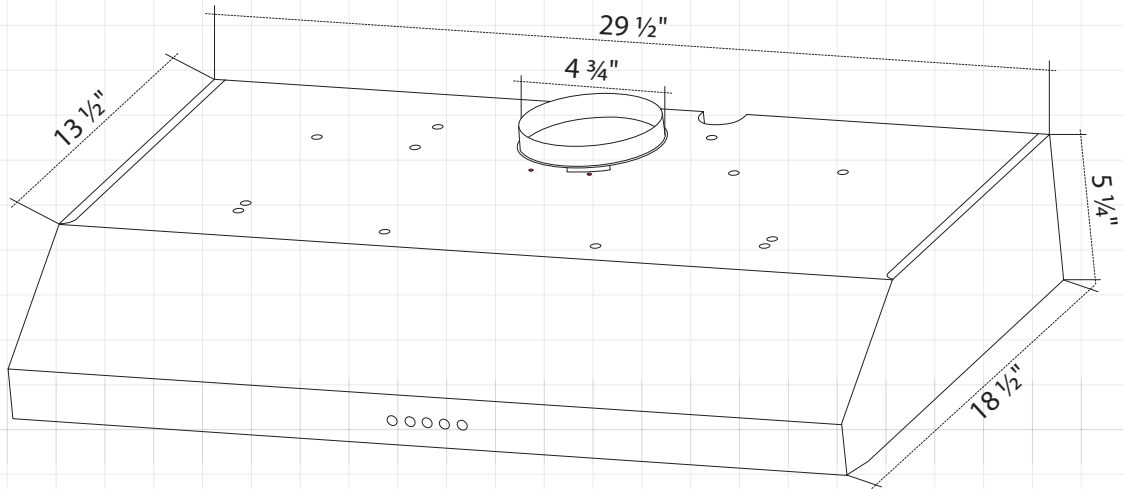

# Dimensions: *BWRS30*

YOSEMITE  
HOME DECOR

# Dimensions: *BWRS36*

# Dimensions: *MCAH36S*

YOSEMITE  
HOME DECOR

• Duct Size: 6"

# Dimensions: *MCAS36S*

• Duct Size: 6"