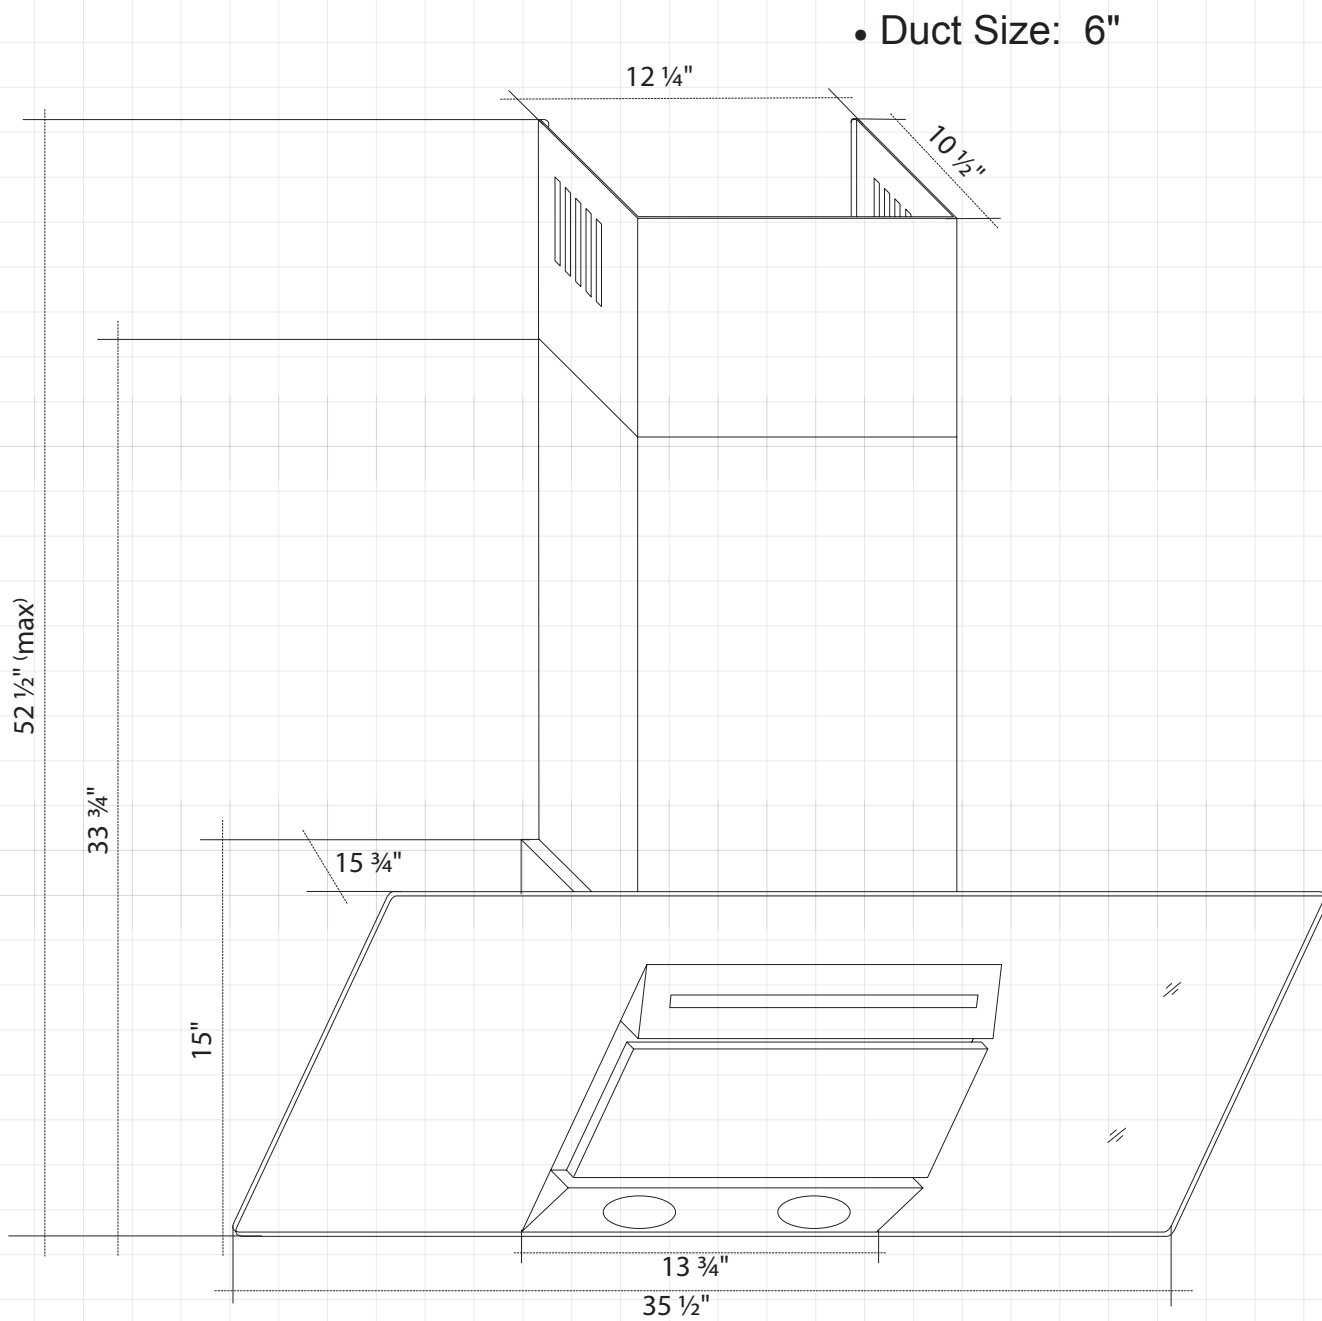

# Dimensions: *BWRS36*

# Dimensions: *MIPH36S-4H*

• Duct Size: 6"

**Dimensions:** *MCCH36S (600 CFM)*  
*MCCS36S (400 CFM)*

• Duct Size: 6"

# Dimensions: *MCIS36S*

# Dimensions: *MLRS36S*