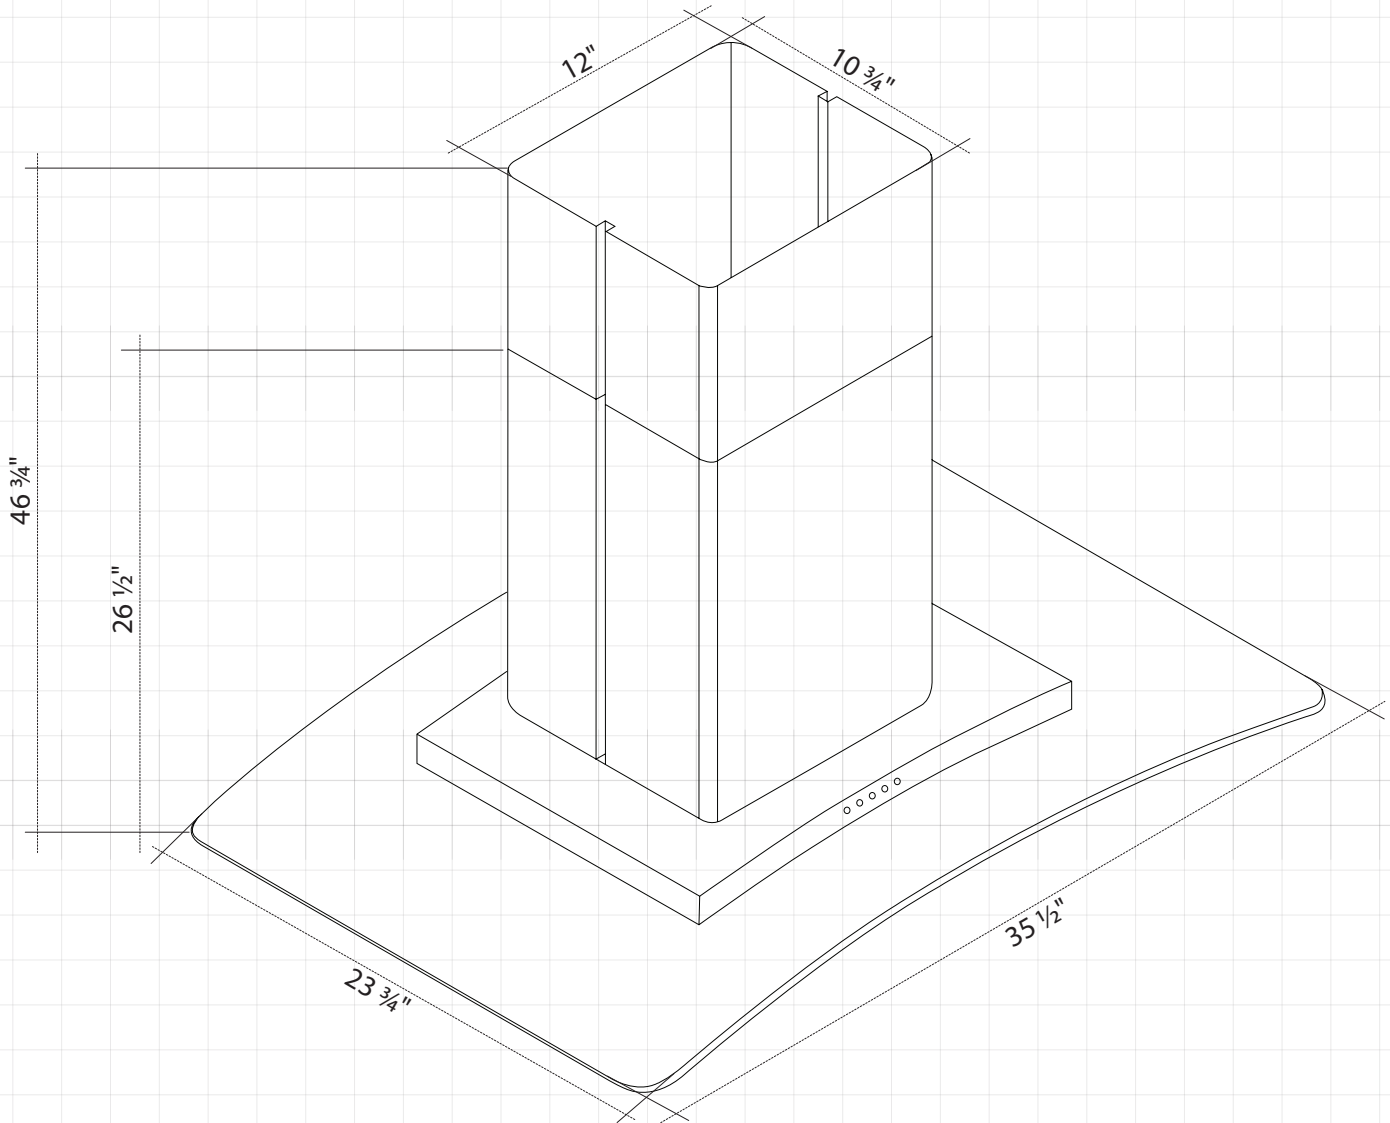

Dimensions: *MIAH36S*

• Duct Size: 6"