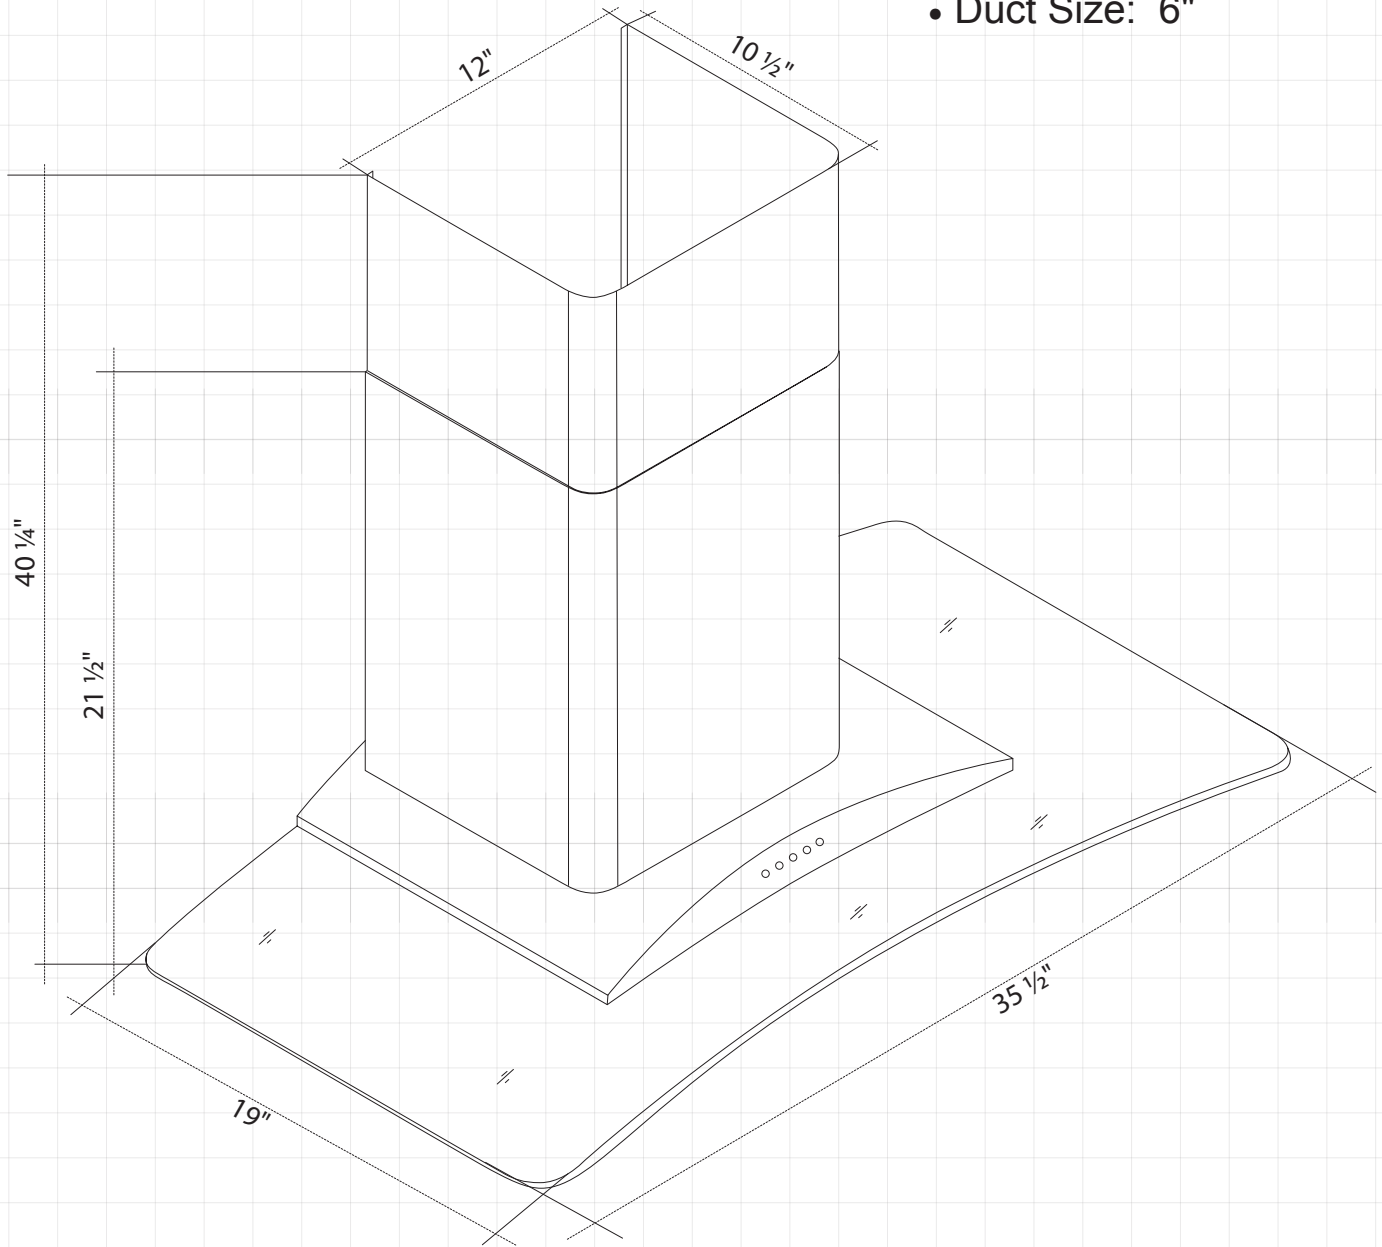

# Dimensions: *BWRS30*

YOSEMITE  
HOME DECOR

# Dimensions: *BWRS36*

# Dimensions: *MCAH36S*

YOSEMITE  
HOME DECOR

• Duct Size: 6"

# Dimensions: *MCAS36S*

• Duct Size: 6"