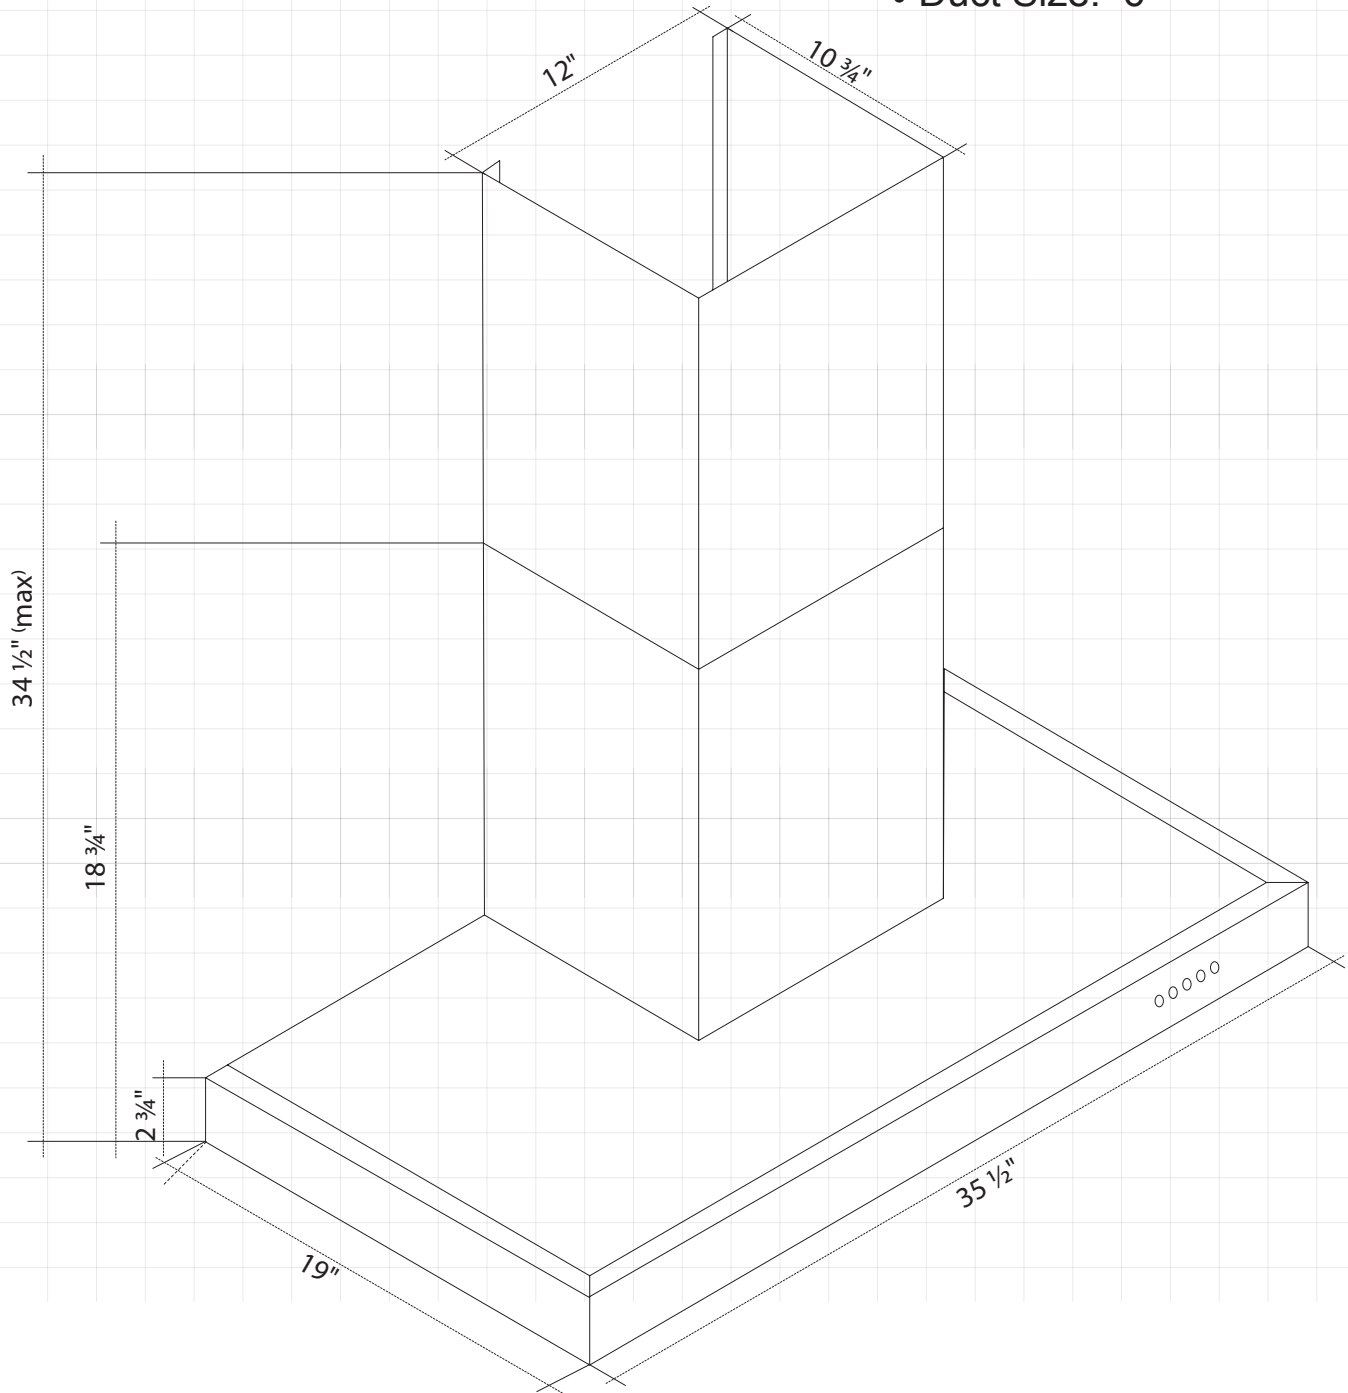

# Dimensions: *BWRS36*

# Dimensions: *MCIS36S*

# Dimensions: *MCRS36S*

• Duct Size: 6"

# Dimensions: *MLRS36S*