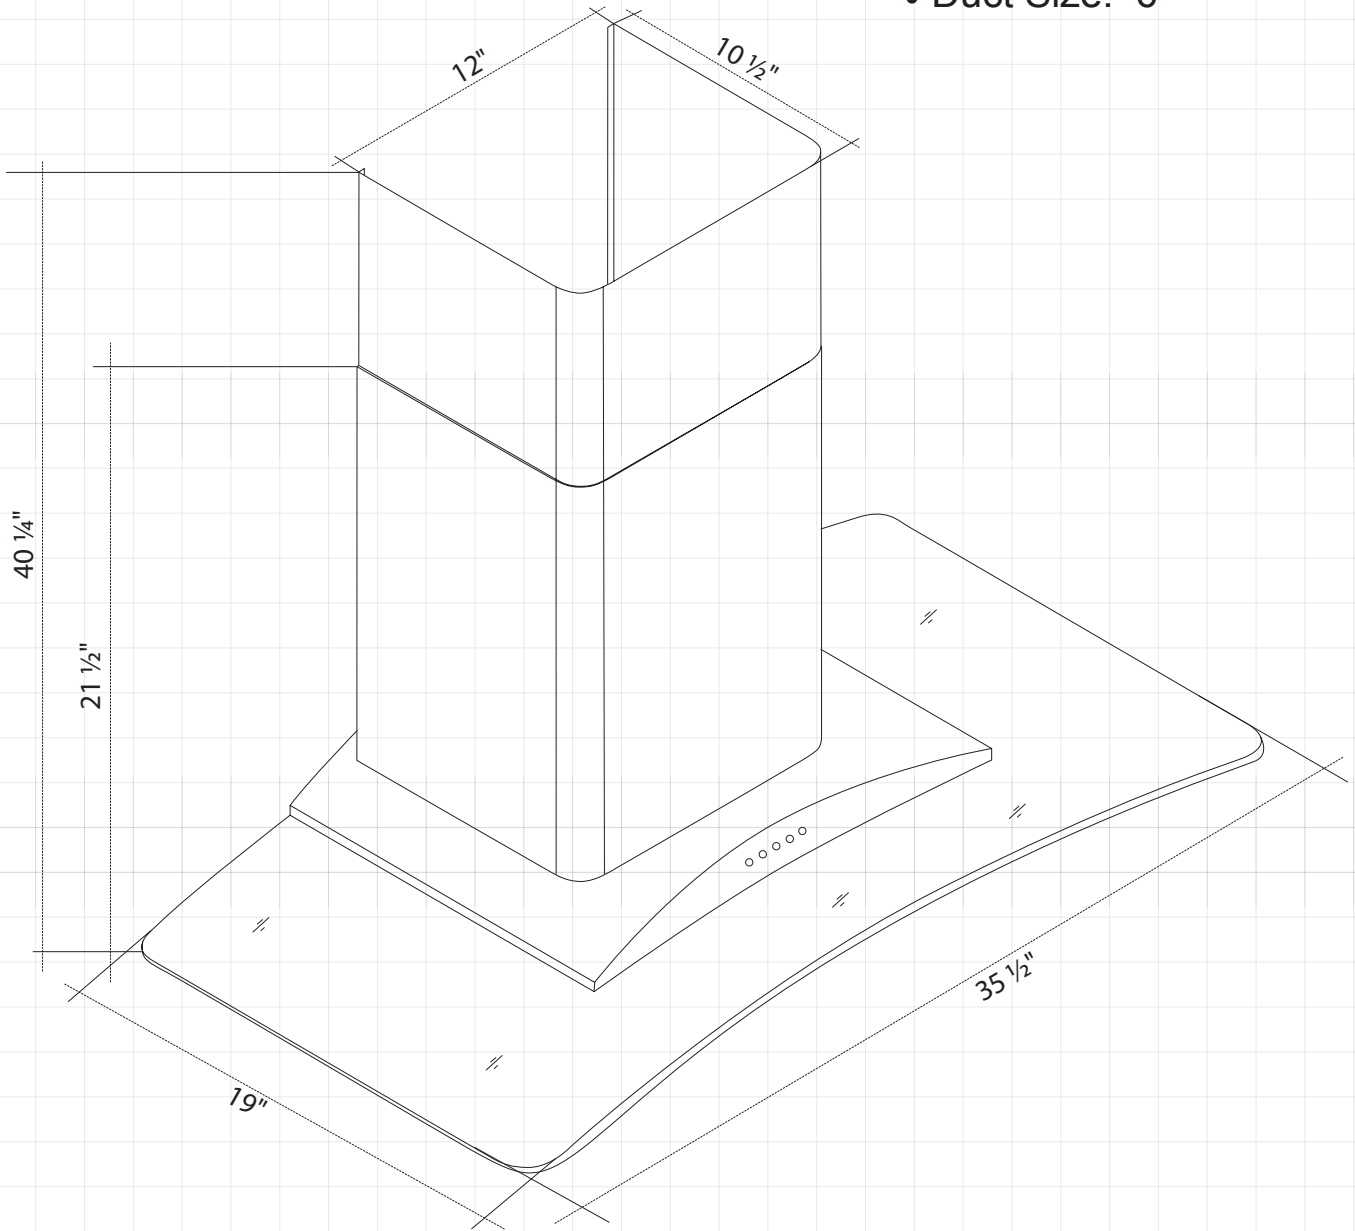

# Dimensions: *BWRS30*

YOSEMITE  
HOME DECOR

# Dimensions: *BWRS36*

# Dimensions: *MCAH36S*

YOSEMITE  
HOME DECOR

• Duct Size: 6"

# Dimensions: *MCAS36S*

• Duct Size: 6"