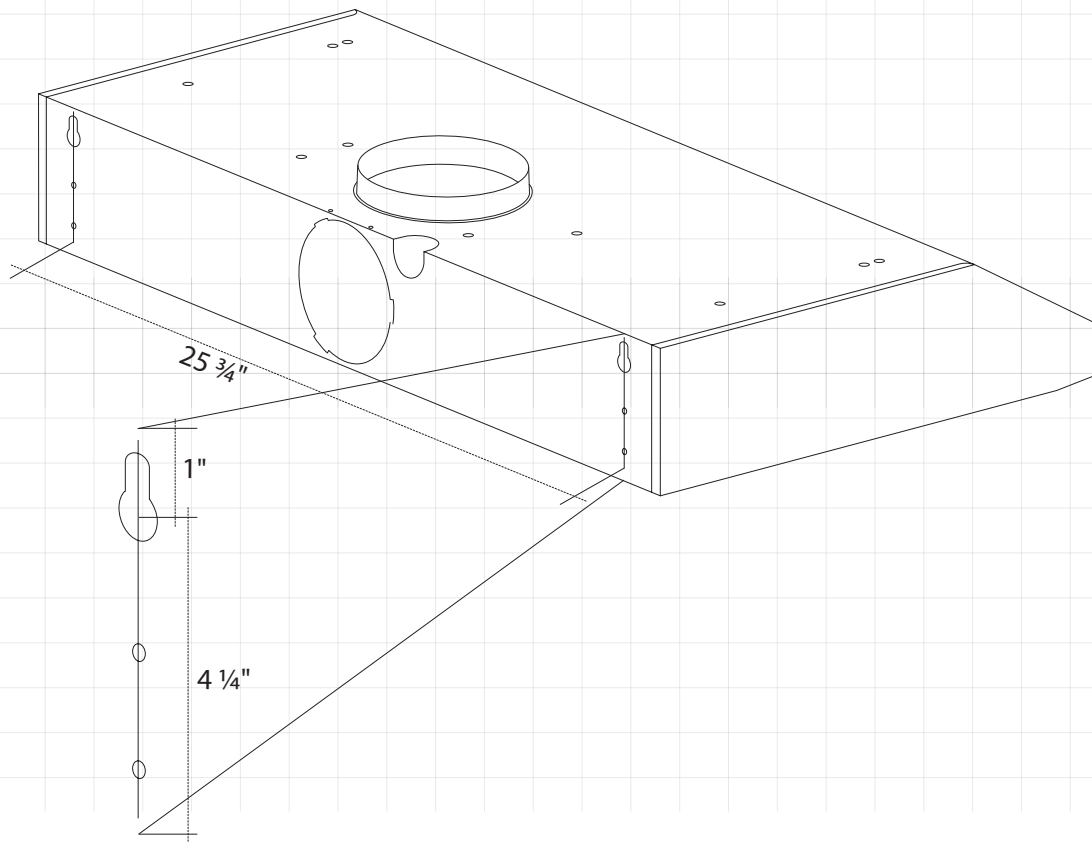

# Dimensions: *BWRS30*

YOSEMITE  
HOME DECOR

# Dimensions: *BWRS36*

# Dimensions: *MCAH36S*

YOSEMITE  
HOME DECOR

• Duct Size: 6"

# Dimensions: *MCAS36S*

• Duct Size: 6"