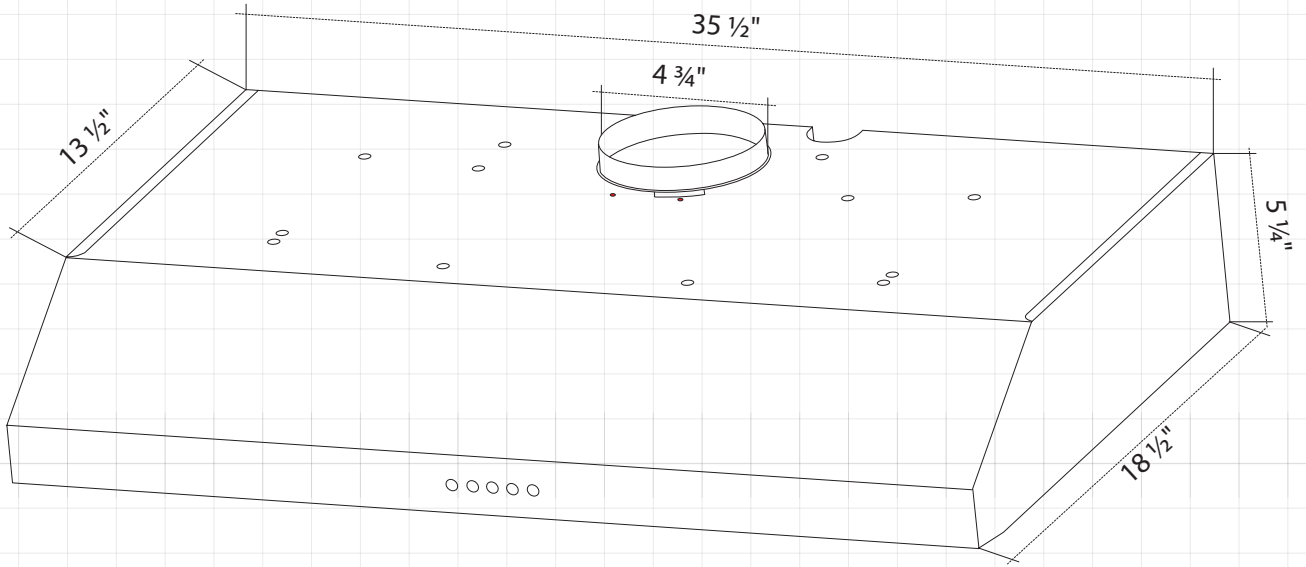

# Dimensions: *BWRS30*

YOSEMITE  
HOME DECOR

# Dimensions: *BWRS36*

# Dimensions: *MCAH36S*

YOSEMITE  
HOME DECOR

• Duct Size: 6"

# Dimensions: *MCAS36S*

• Duct Size: 6"