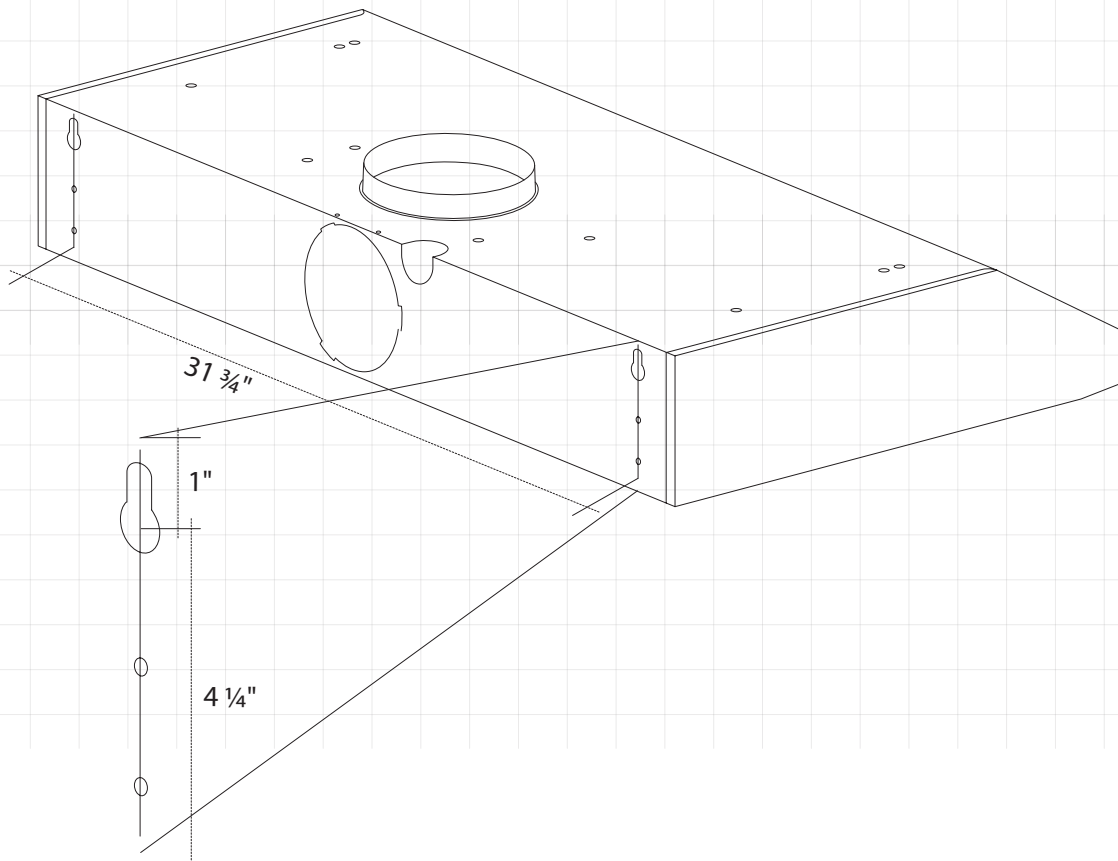

# Dimensions: *BWRS30*

YOSEMITE  
HOME DECOR

# Dimensions: *BWRS36*

# Dimensions: *MCAH36S*

YOSEMITE  
HOME DECOR

• Duct Size: 6"

# Dimensions: *MCAS36S*

• Duct Size: 6"