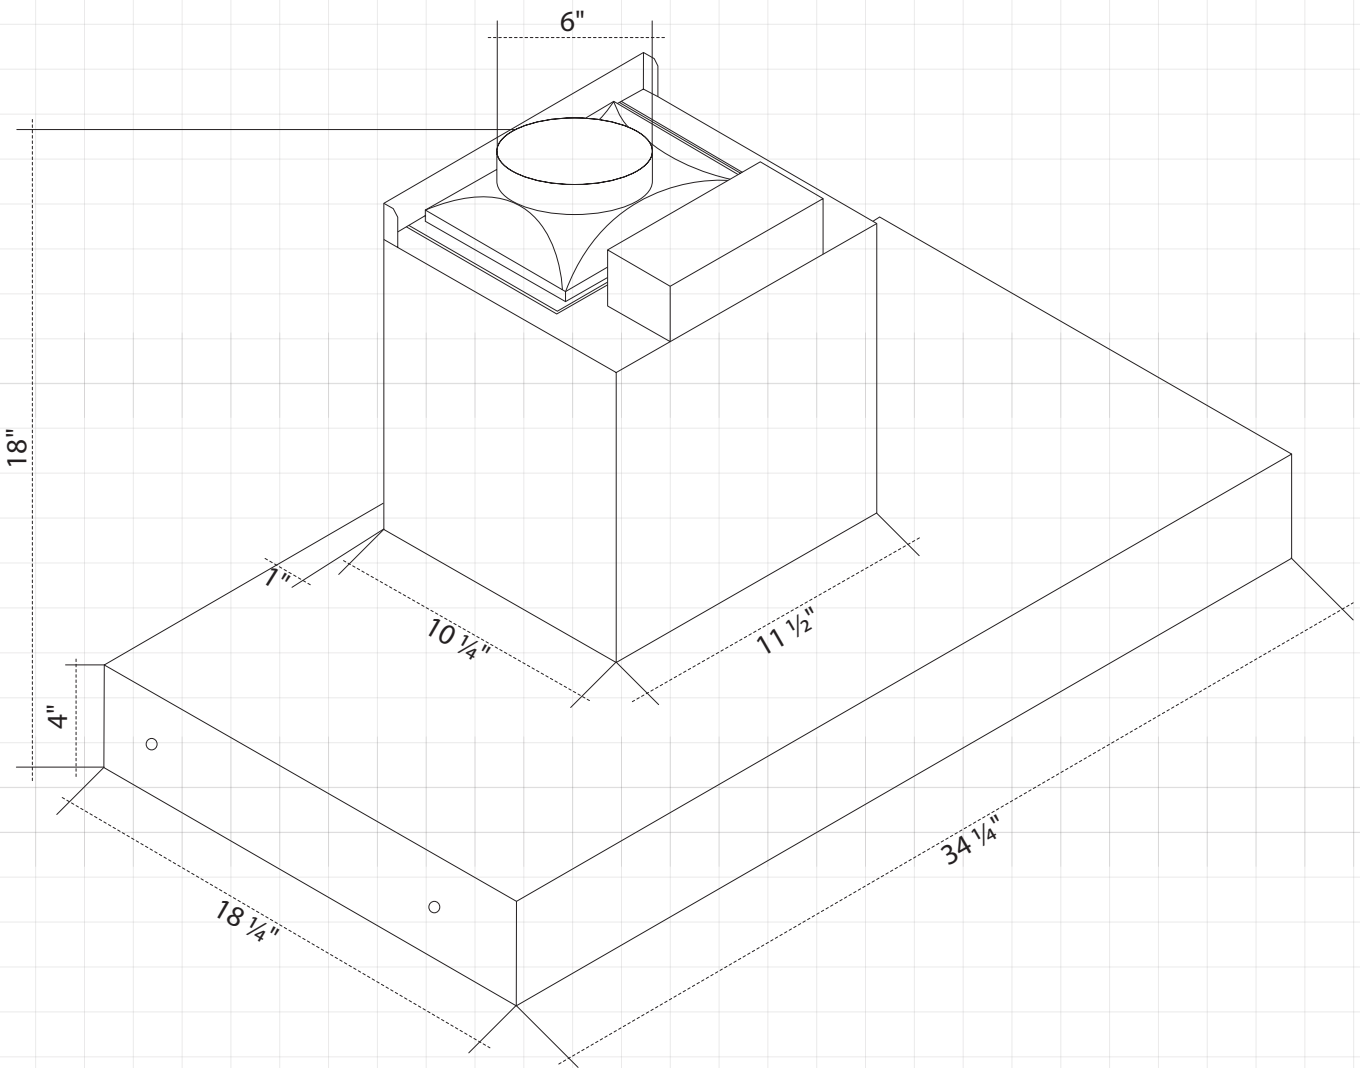

# Dimensions: *BWRS36*

# Dimensions: *MCSS36S*

• Duct Size: 6"

# Dimensions: *MLRS36S*

# Dimensions: *MLRH36S*

Dimensions: ***MPRS36S***

**YOSEMITE**  
HOME DECOR