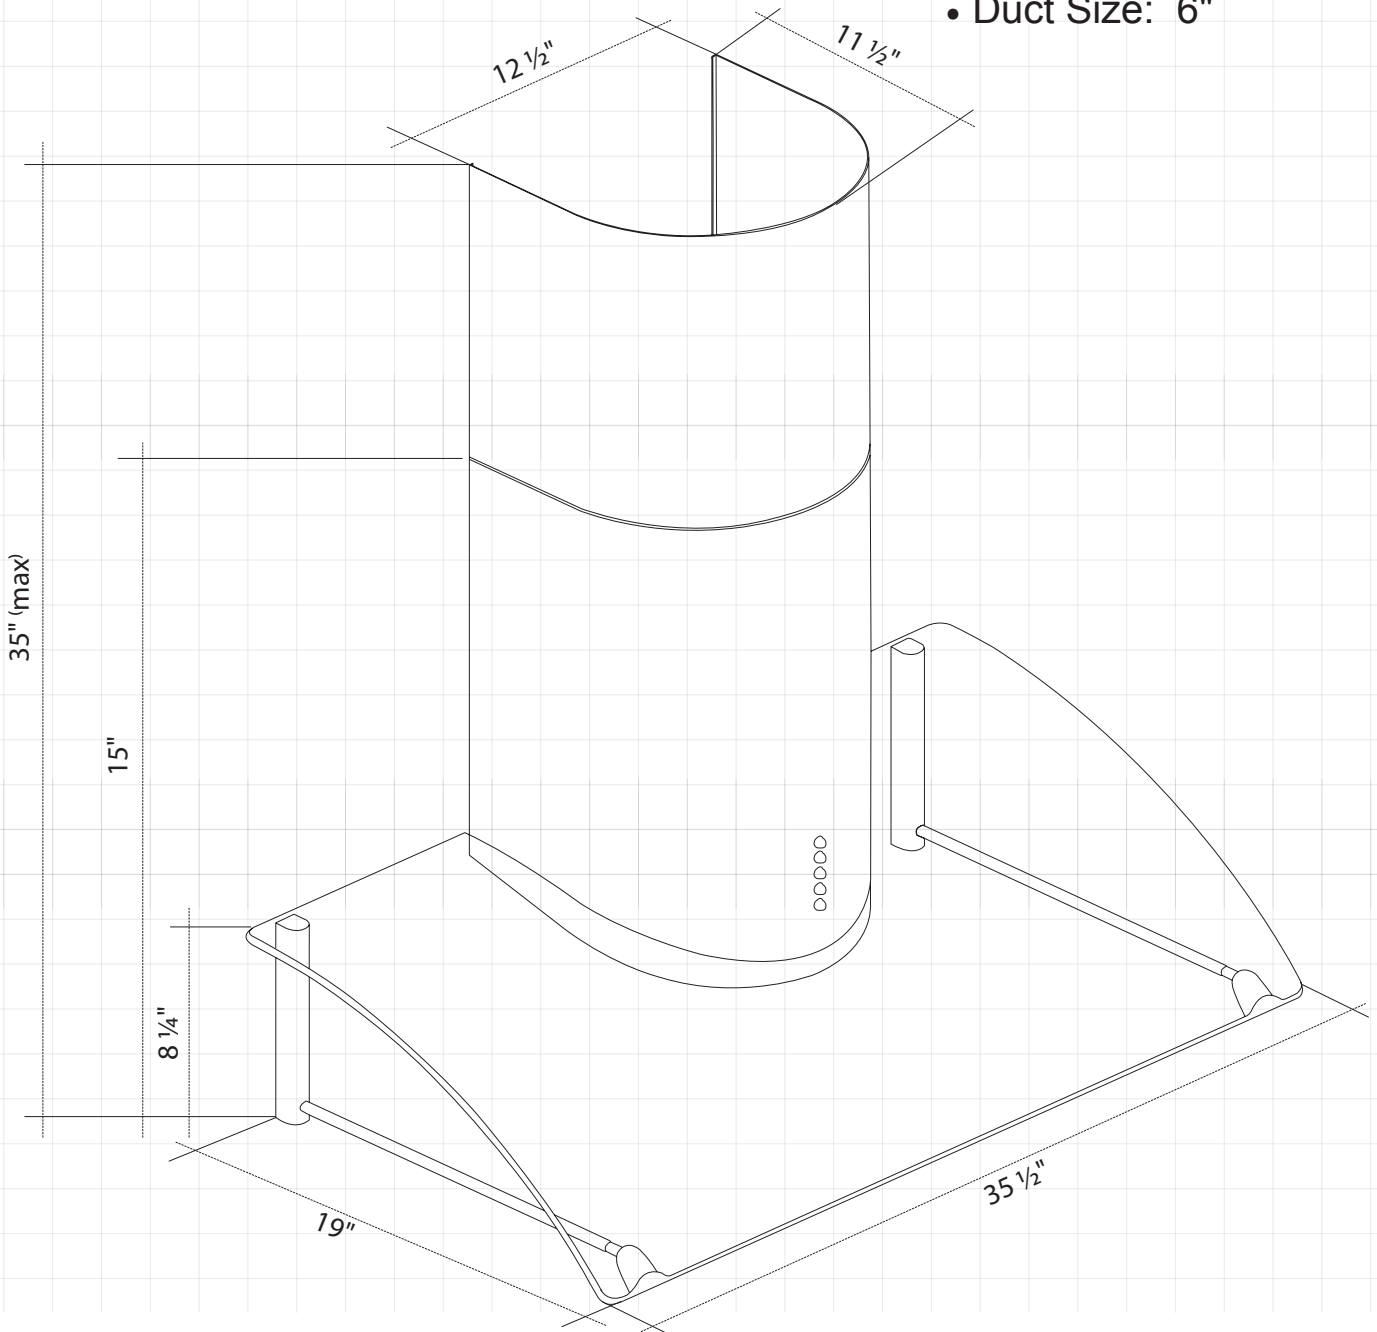

# Dimensions: *BWRS36*

# Dimensions: *MIAH36S*

• Duct Size: 6"

# Dimensions: *MIPH36S-4H*

• Duct Size: 6"

**Dimensions:** *MCCH36S (600 CFM)*  
*MCCS36S (400 CFM)*

• Duct Size: 6"

# Dimensions: *MCIS36S*