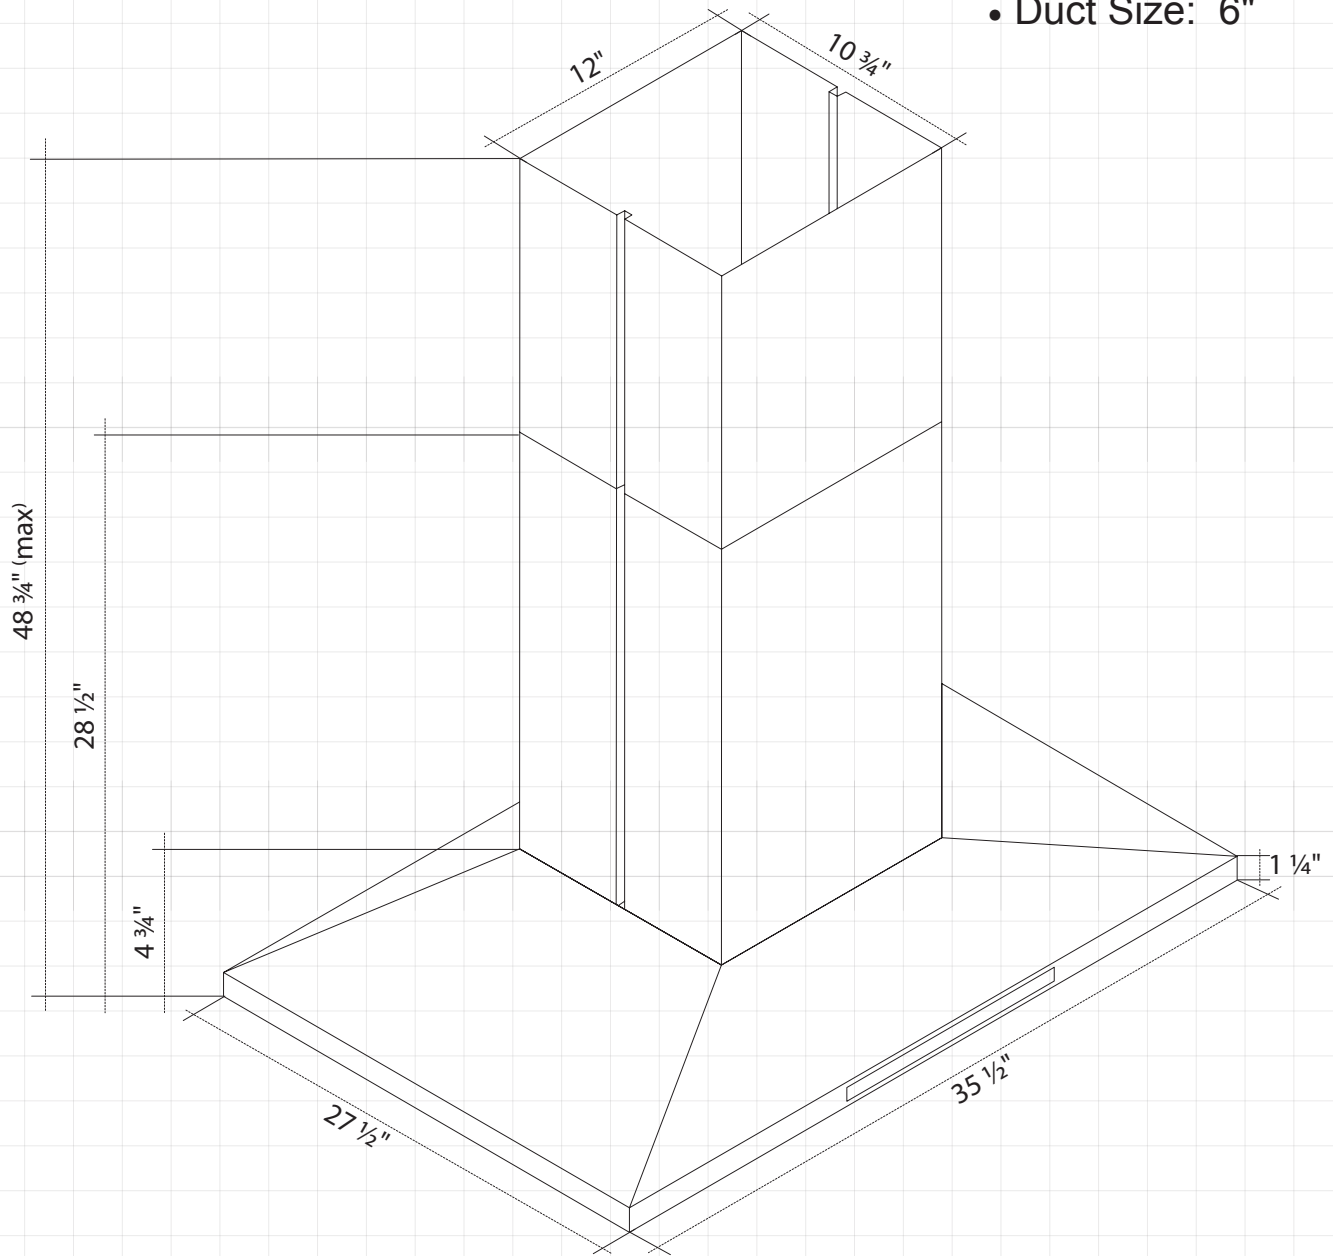

Dimensions: *MIPH36S-4H*

• Duct Size: 6"